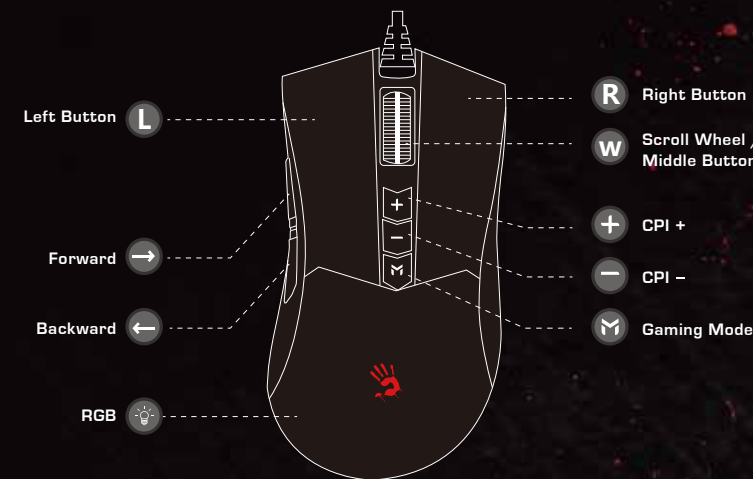

ESPORTS
Collection

User Manual

RGB ESPORTS GAMING MOUSE

ES9 PLUS

WWW.BLOODY.COM

PRODUCT

* Pictures and features mentioned are for reference only. Shall be subject to the actual product.

INSTALLATION

CONNECTION

Plug the USB cable to the computer USB port.
(Note: Use a USB hub or extension cable to connect is not recommended)

SOFTWARE DOWNLOAD

For the best product performance, please download and install the Software from <http://bloody.com/en/download.php>.

DEFAULT FUNCTION KEYS

10,000 CPI 5-LEVEL ADJUSTABLE

Press the [+]/[-] buttons to switch resolution 1000/1200/1600/2000/10000 CPI.

You can customize 5-level CPI between 100~10000 by software.

MACRO BUTTON

Click the [M] button to switch RGB lighting effects.

The [M] key can be customized as other macro functions through the software.

PERFORMANCE

FEATURES

- 15-Zone RGB Animation
- Default 5 RGB Lighting Effects
- 7 Gaming Modes
- Adjustable X/Y Axis
- 512K Onboard Memory
- 2000 Hz Report Rate
- 8 Programmable Buttons
- Dual-Injection Rubber Wheel
- Metal X'Glide Armor Boot
- Durable Braided Soft Cable

SYSTEM REQUIREMENTS

- Windows 7/ 8/ 8.1/ 10 /11

TRACKING

- Sensor: BC3332-A Gaming Engine
- Resolution: 100~10,000 CPI
- Frame Speed: 8000 fps
- Acceleration: 35 g
- Tracking Speed: 250 ips

RESPONSE

- Report Rate: 125~1,000 Hz
- Key Response: 1 ms

DURABILITY

- Micro-Switch: Over 50 Million Clicks (Left / Right Button)
- Wheel: Over 500,000 Scrolls
- Metal X'Glide Armor Boot: Over 300 Kms

BLOODY ESPORTS SOFTWARE

Bloody Esports Software is a set of multifunctional gaming mouse editing software.

Optimize the most suitable game configuration through buttons, sensitivity, macro, RGB lighting, etc.

Download: software.bloody.com

BLOODY ESPORTS VS BLOODY7

Function	Software	Bloody Esports	Bloody7
OTA Upgrade		✓	✓
Button Setting		✓	✓
Sensitivity Setting		✓	✓
Lighting Setting		✓	✓
Macro		✓	✓
Ultra Guns		x	✓
Headshot		x	✓
Oscar Macro		x	✓

Powered by

EST. 1987

WWW.BLOODY.COM