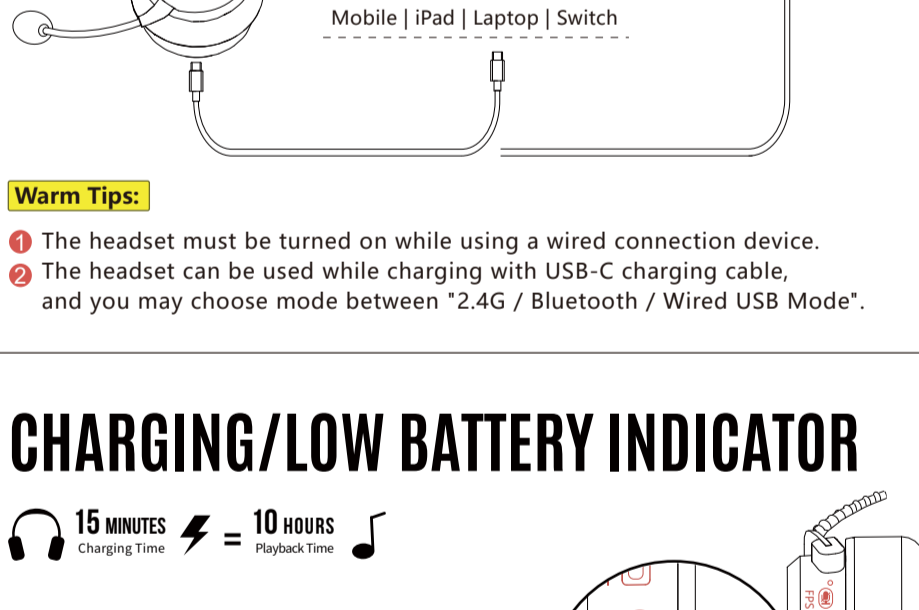

QUICK START GUIDE

Bluetooth v5.3/2.4G

WHAT'S IN THE BOX

KNOW YOUR PRODUCT

CONTROL ON YOUR FINGERS

LED INSTRUCTION

WIDE COMPATIBILITY

CONNECTING 2.4G DEVICE: USB RECEIVER

CONNECTING 2.4G DEVICE: TYPE-C RECEIVER

CONNECTING BLUETOOTH DEVICE

TYPE-C / USB DEVICES WIRED CONNECTION

CHARGING/LOW BATTERY INDICATOR

TECH SPEC

Speaker Unit:	50mm HybridCore Diaphragm
Frequency:	20 Hz - 20 KHz
Impedance:	32 ohm
Sensitivity:	105 dB
Mic. Type:	10mm Unidirectional
Mic. Frequency:	100Hz - 10KHz
Mic. Sensitivity:	-38 dB
Wired Mode:	Type-C / USB Audio Cable
Wireless Mode:	2.4G / Bluetooth v5.3
Operation Distance:	Up to 10 m
Charging Time:	2.5H
Playback Time:	135 Hours (Light Off, 50% volume) 80 Hours (Light On, 50% volume)
Cable Length:	Charging Cable: 200 cm Extension Dock Cable: 130 cm
Weight:	305g