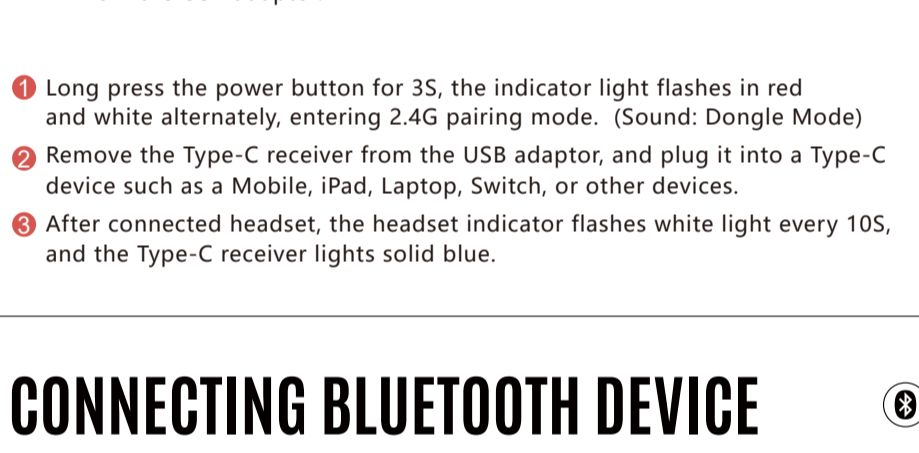

QUICK START GUIDE

Bluetooth v5.3/2.4G

WHAT'S IN THE BOX

KNOW YOUR PRODUCT

CONTROL ON YOUR FINGERS

LED INSTRUCTION

WIDE COMPATIBILITY

CONNECTING 2.4G DEVICE: USB RECEIVER

CONNECTING 2.4G DEVICE: TYPE-C RECEIVER

CONNECTING BLUETOOTH DEVICE

TYPE-C / USB DEVICES WIRED CONNECTION

CHARGING/LOW BATTERY INDICATOR

TECH SPEC

Speaker Unit:	50mm HybridCore Diaphragm
Frequency:	20 Hz - 20 KHz
Impedance:	32 ohm
Sensitivity:	105 dB
Mic. Type:	10mm Unidirectional
Mic. Frequency:	100Hz - 10KHz
Mic. Sensitivity:	-38 dB
Wired Mode:	Type-C / USB Audio Cable
Wireless Mode:	2.4G / Bluetooth v5.3
Operation Distance:	Up to 10 m
Charging Time:	2.5H
Playback Time:	135 Hours (Light Off, 50% volume) 80 Hours (Light On, 50% volume)
Cable Length:	Charging Cable: 200 cm Extension Dock Cable: 130 cm
Weight:	305g