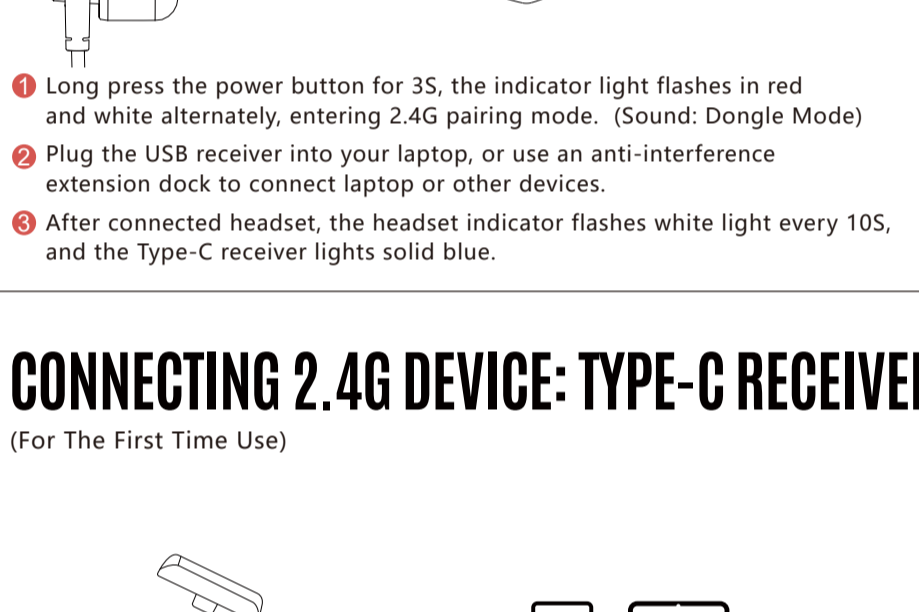

QUICK START GUIDE

Bluetooth v5.3/2.4G

WHAT'S IN THE BOX

KNOW YOUR PRODUCT

CONTROL ON YOUR FINGERS

LED INSTRUCTION

WIDE COMPATIBILITY

CONNECTING 2.4G DEVICE: USB RECEIVER

CONNECTING 2.4G DEVICE: TYPE-C RECEIVER

CONNECTING BLUETOOTH DEVICE

TYPE-C / USB DEVICES WIRED CONNECTION

CHARGING/LOW BATTERY INDICATOR

TECH SPEC

Speaker Unit:	50mm HybridCore Diaphragm
Frequency:	20 Hz - 20 KHz
Impedance:	32 ohm
Sensitivity:	105 dB
Mic. Type:	10mm Unidirectional
Mic. Frequency:	100Hz - 10KHz
Mic. Sensitivity:	-38 dB
Wired Mode:	Type-C / USB Audio Cable
Wireless Mode:	2.4G / Bluetooth v5.3
Operation Distance:	Up to 10 m
Charging Time:	2.5H
Playback Time:	135 Hours (Light Off, 50% volume) 80 Hours (Light On, 50% volume)
Cable Length:	Charging Cable: 200 cm Extension Dock Cable: 130 cm
Weight:	305g