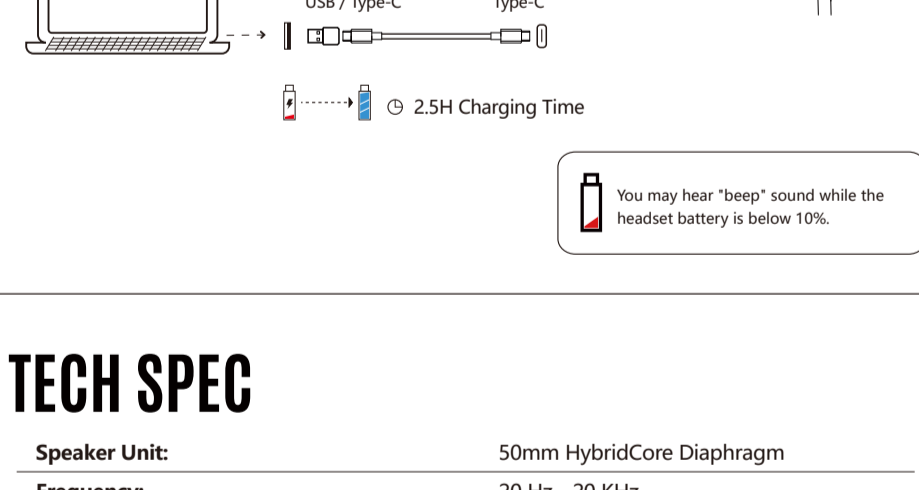

CONNECTING 2.4G DEVICE: TYPE-C RECEIVER

CONNECTING BLUETOOTH DEVICE

TYPE-C / USB DEVICES WIRED CONNECTION

CHARGING/LOW BATTERY INDICATOR

TECH SPEC

Speaker Unit:	50mm HybridCore Diaphragm
Frequency:	20 Hz - 20 KHz
Impedance:	32 ohm
Sensitivity:	105 dB
Mic. Type:	10mm Unidirectional
Mic. Frequency:	100Hz - 10KHz
Mic. Sensitivity:	-38 dB
Wired Mode:	Type-C / USB Audio Cable
Wireless Mode:	2.4G / Bluetooth v5.3
Operation Distance:	Up to 10 m
Charging Time:	2.5H
Playback Time:	135 Hours (Light Off, 50% volume) 80 Hours (Light On, 50% volume)
Cable Length:	Charging Cable: 200 cm Extension Dock Cable: 130 cm
Weight:	305g