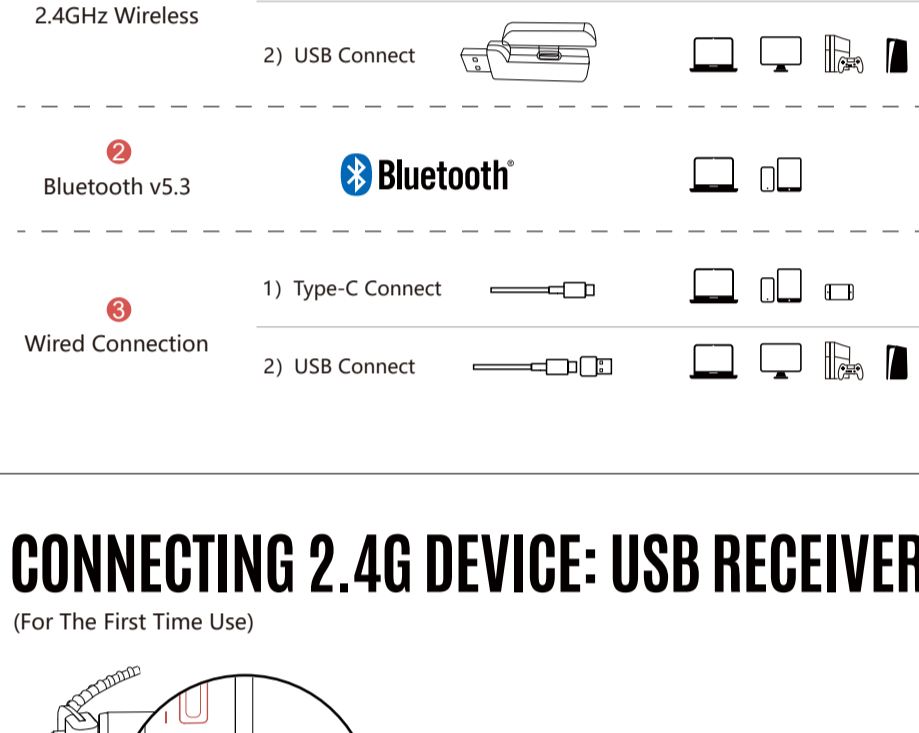

QUICK START GUIDE

Bluetooth v5.3/2.4G

WHAT'S IN THE BOX

KNOW YOUR PRODUCT

CONTROL ON YOUR FINGERS

LED INSTRUCTION

WIDE COMPATIBILITY

CONNECTING 2.4G DEVICE: USB RECEIVER

CONNECTING 2.4G DEVICE: TYPE-C RECEIVER

CONNECTING BLUETOOTH DEVICE

TYPE-C / USB DEVICES WIRED CONNECTION

CHARGING/LOW BATTERY INDICATOR

TECH SPEC

Speaker Unit:	50mm HybridCore Diaphragm
Frequency:	20 Hz - 20 KHz
Impedance:	32 ohm
Sensitivity:	105 dB
Mic. Type:	10mm Unidirectional
Mic. Frequency:	100Hz - 10KHz
Mic. Sensitivity:	-38 dB
Wired Mode:	Type-C / USB Audio Cable
Wireless Mode:	2.4G / Bluetooth v5.3
Operation Distance:	Up to 10 m
Charging Time:	2.5H
Playback Time:	135 Hours (Light Off, 50% volume) 80 Hours (Light On, 50% volume)
Cable Length:	Charging Cable: 200 cm Extension Dock Cable: 130 cm
Weight:	305g