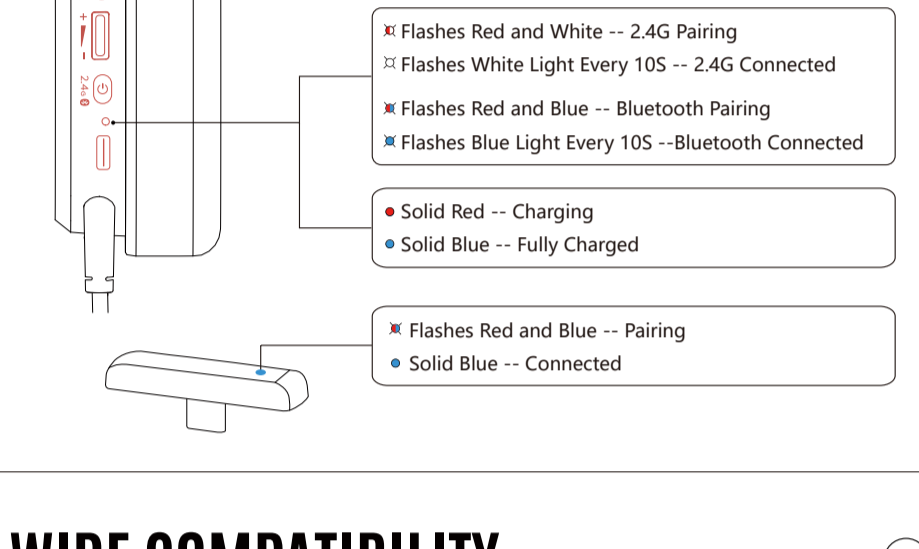

QUICK START GUIDE

Bluetooth v5.3/2.4G

WHAT'S IN THE BOX

KNOW YOUR PRODUCT

CONTROL ON YOUR FINGERS

LED INSTRUCTION

WIDE COMPATIBILITY

CONNECTING 2.4G DEVICE: USB RECEIVER

CONNECTING 2.4G DEVICE: TYPE-C RECEIVER

CONNECTING BLUETOOTH DEVICE

TYPE-C / USB DEVICES WIRED CONNECTION

CHARGING/LOW BATTERY INDICATOR

TECH SPEC

Speaker Unit:	50mm HybridCore Diaphragm
Frequency:	20 Hz - 20 KHz
Impedance:	32 ohm
Sensitivity:	105 dB
Mic. Type:	10mm Unidirectional
Mic. Frequency:	100Hz - 10KHz
Mic. Sensitivity:	-38 dB
Wired Mode:	Type-C / USB Audio Cable
Wireless Mode:	2.4G / Bluetooth v5.3
Operation Distance:	Up to 10 m
Charging Time:	2.5H
Playback Time:	135 Hours (Light Off, 50% volume) 80 Hours (Light On, 50% volume)
Cable Length:	Charging Cable: 200 cm Extension Dock Cable: 130 cm
Weight:	305g