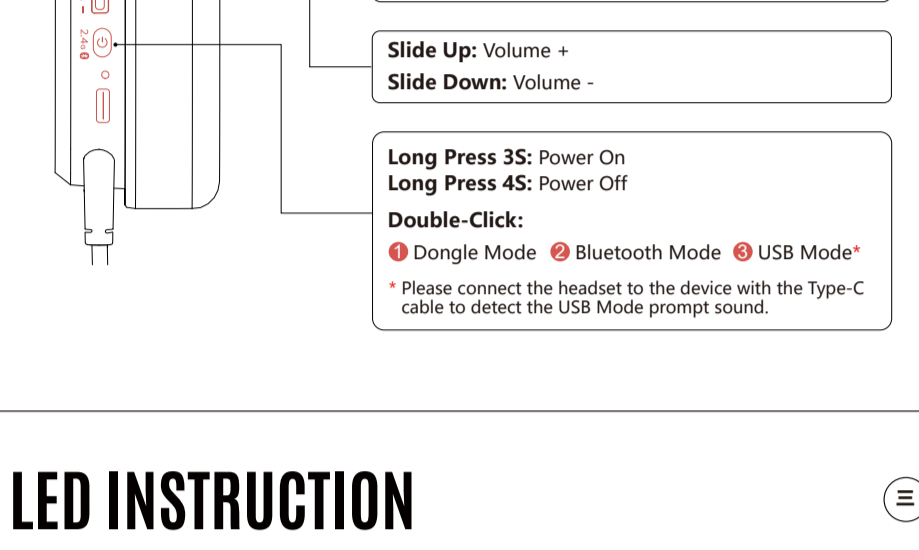

QUICK START GUIDE

Bluetooth v5.3/2.4G

WHAT'S IN THE BOX

KNOW YOUR PRODUCT

CONTROL ON YOUR FINGERS

LED INSTRUCTION

WIDE COMPATIBILITY

CONNECTING 2.4G DEVICE: USB RECEIVER

CONNECTING 2.4G DEVICE: TYPE-C RECEIVER

CONNECTING BLUETOOTH DEVICE

TYPE-C / USB DEVICES WIRED CONNECTION

CHARGING/LOW BATTERY INDICATOR

TECH SPEC

Speaker Unit:	50mm HybridCore Diaphragm
Frequency:	20 Hz - 20 KHz
Impedance:	32 ohm
Sensitivity:	105 dB
Mic. Type:	10mm Unidirectional
Mic. Frequency:	100Hz - 10KHz
Mic. Sensitivity:	-38 dB
Wired Mode:	Type-C / USB Audio Cable
Wireless Mode:	2.4G / Bluetooth v5.3
Operation Distance:	Up to 10 m
Charging Time:	2.5H
Playback Time:	135 Hours (Light Off, 50% volume) 80 Hours (Light On, 50% volume)
Cable Length:	Charging Cable: 200 cm Extension Dock Cable: 130 cm
Weight:	305g