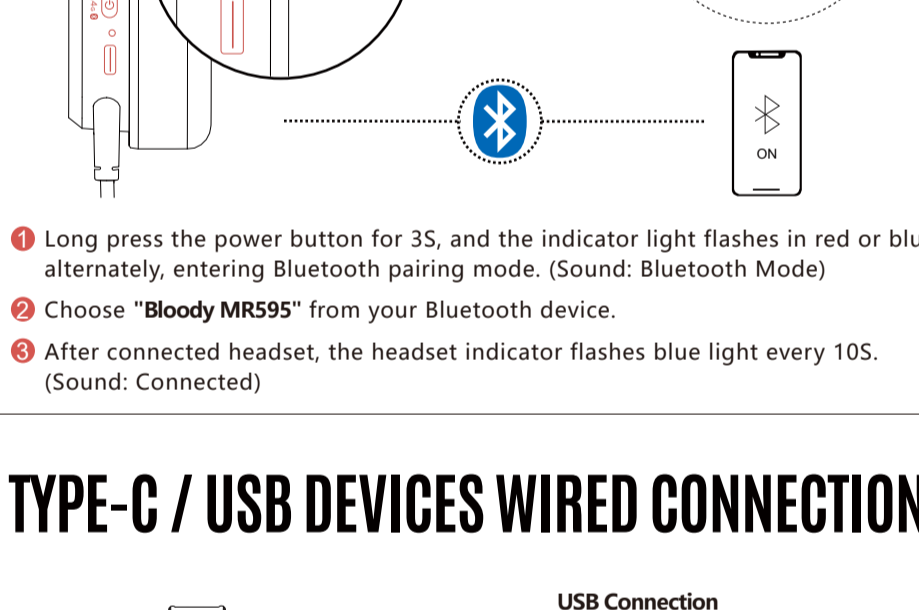

QUICK START GUIDE

Bluetooth v5.3/2.4G

WHAT'S IN THE BOX

KNOW YOUR PRODUCT

CONTROL ON YOUR FINGERS

LED INSTRUCTION

WIDE COMPATIBILITY

CONNECTING 2.4G DEVICE: USB RECEIVER

CONNECTING 2.4G DEVICE: TYPE-C RECEIVER

CONNECTING BLUETOOTH DEVICE

TYPE-C / USB DEVICES WIRED CONNECTION

CHARGING/LOW BATTERY INDICATOR

TECH SPEC

Speaker Unit:	50mm HybridCore Diaphragm
Frequency:	20 Hz - 20 KHz
Impedance:	32 ohm
Sensitivity:	105 dB
Mic. Type:	10mm Unidirectional
Mic. Frequency:	100Hz - 10KHz
Mic. Sensitivity:	-38 dB
Wired Mode:	Type-C / USB Audio Cable
Wireless Mode:	2.4G / Bluetooth v5.3
Operation Distance:	Up to 10 m
Charging Time:	2.5H
Playback Time:	135 Hours (Light Off, 50% volume) 80 Hours (Light On, 50% volume)
Cable Length:	Charging Cable: 200 cm Extension Dock Cable: 130 cm
Weight:	305g